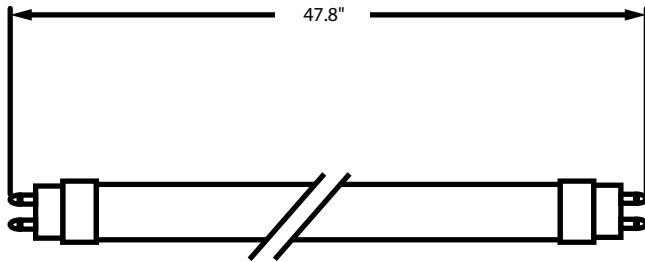

LED Glass Tube T8 Instant Start Ballast Compatible

LED 50,000 Hours average rated life

Applications:

LED compatible replacement for linear fixtures with instant start ballasts*

Features

>40% Energy Savings	No Mercury
Long life - 50,000 hours	5 year warranty
Instant on/off	Rated for enclosed fixtures
No rewiring of fixture - just replace fluorescent lamp with LED lamp	

Warranties and Certifications:	Item #	Description	DLC	Wattage			Lamp Lumens			Base	CCT	CRI	R9	
				Bare Lamp Wattage	LBF (0.78)	NBF (0.88)	HBF (1.18)	LBF (0.78)	NBF (0.88)					HBF (1.18)
5 YEAR WARRANTY 	LS4T815IS30K	LED 15W Instant Start Compatible 4 Foot T8 - 3000K	15	15	17	20	1440	1625	2175	G13	3000K	82	>0	
	LS4T815IS35K	LED 15W Instant Start Compatible 4 Foot T8 - 3500K	15	15	17	20	1460	1650	2210	G13	3500K	82	>0	
	LS4T815IS41K	LED 15W Instant Start Compatible 4 Foot T8 - 4100K	●	15	15	17	20	1500	1700	2280	G13	4100K	82	>0
	LS4T815IS50K	LED 15W Instant Start Compatible 4 Foot T8 - 5000K	15	15	17	20	1550	1750	2340	G13	5000K	82	>0	

* See instant start compatibility at www.tcp.com