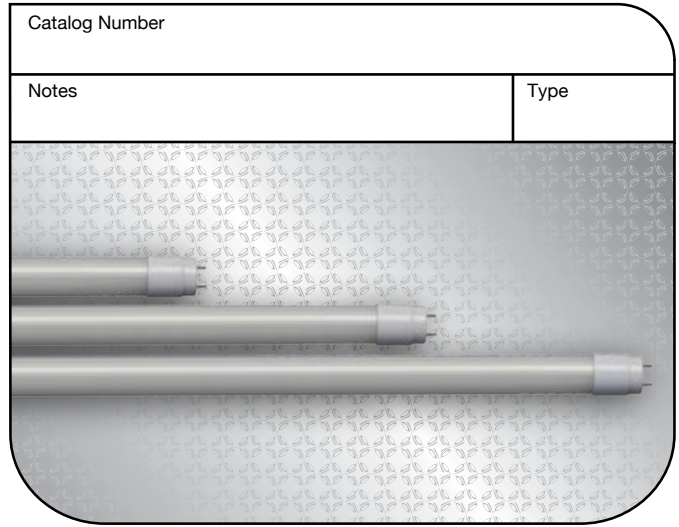

LED Glass Tube T8 Instant Start Ballast Compatible

LED 50,000 Hours average rated life

Applications:

LED compatible replacement for linear fixtures with instant start ballasts*

Features

>40% Energy Savings	No Mercury
Long life - 50,000 hours	5 year warranty
Instant on/off	Rated for enclosed fixtures
No rewiring of fixture - just replace fluorescent lamp with LED lamp	

Warranties and Certifications:	Item #	Description	DLC	Wattage			Lamp Lumens			Base	CCT	CRI	R9	
				Bare Lamp Wattage	LBF (0.78)	NBF (0.88)	HBF (1.18)	LBF (0.78)	NBF (0.88)					HBF (1.18)
5 YEAR WARRANTY 	LS4T815IS30K	LED 15W Instant Start Compatible 4 Foot T8 - 3000K	15	15	17	20	1440	1625	2175	G13	3000K	82	>0	
	LS4T815IS35K	LED 15W Instant Start Compatible 4 Foot T8 - 3500K	15	15	17	20	1460	1650	2210	G13	3500K	82	>0	
	LS4T815IS41K	LED 15W Instant Start Compatible 4 Foot T8 - 4100K	●	15	15	17	20	1500	1700	2280	G13	4100K	82	>0
	LS4T815IS50K	LED 15W Instant Start Compatible 4 Foot T8 - 5000K	15	15	17	20	1550	1750	2340	G13	5000K	82	>0	

* See instant start compatibility at www.tcp.com